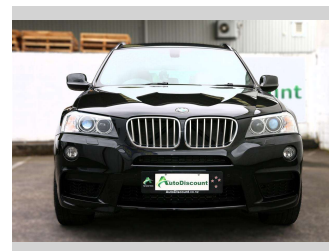

# 2013 BMW X3 4 Grade, X Drive 35i M Sport, 4WD

JAPANESE **4** GRADE AUCTION

Appraised by Japanese Auction House

**Purchase Price** **POA**  
Includes GST, Registration & Licensing

Finance may be available on this vehicle. Ask one of our friendly staff for more information.