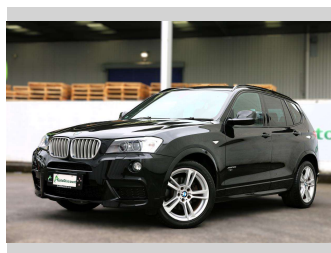

# 2013 BMW X3 4 Grade, X Drive 35i M Sport, 4WD

JAPANESE **4** GRADE AUCTION

Appraised by Japanese Auction House

**Purchase Price** **POA**  
Includes GST, Registration & Licensing

Finance may be available on this vehicle. Ask one of our friendly staff for more information.

Gain peace of mind with Mechanical Breakdown Insurance. **Ask us how.**

**Top features**  
None Listed

Body Style  
**5 door, RV-SUV**

Odometer  
**50,300 km**

Engine  
**3000 cc**

Fuel Type  
**Petrol**

Transmission  
**Auto**