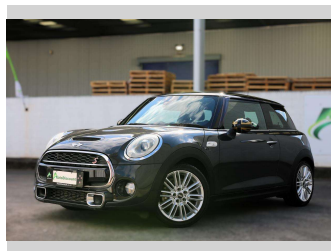

2014 Mini Cooper Cooper S, Turbo, 4 NEW TYRES,

Purchase Price **POA**
Includes GST, Registration & Licensing

Finance may be available on this vehicle. Ask one of our friendly staff for more information.

Gain peace of mind with Mechanical Breakdown Insurance. **Ask us how.**

Top features
None Listed

Body Style
3 door, Hatchback

Odometer
64,630 km

Engine
2000 cc

Fuel Type
Petrol

Transmission
Auto

Wheels
-

VIN
-

Interior
-

Safety
- 

Reg No.
-

Ext Colour
Grey

History
-

Seats
4 seats

CO2 Emissions
☆☆☆☆☆☆