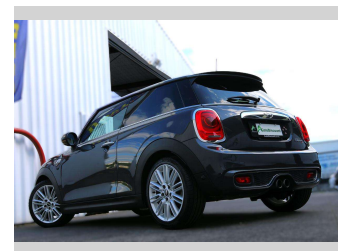

2014 Mini Cooper Cooper S, Turbo, 4 NEW TYRES,

Purchase Price **POA**
Includes GST, Registration & Licensing

Finance may be available on this vehicle. Ask one of our friendly staff for more information.

Gain peace of mind with Mechanical Breakdown Insurance. **Ask us how.**

Top features
None Listed

Body Style
3 door, Hatchback

Odometer
64,630 km

Engine
2000 cc

Fuel Type
Petrol

Transmission
Auto

Wheels
-

VIN
-

Interior
-

Safety
- 

Reg No.
-

Ext Colour
Grey

History
-

Seats
4 seats

CO2 Emissions
☆☆☆☆☆☆