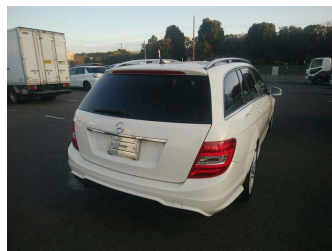

# 2012 Mercedes-Benz C 200 AMG, BlueEfficiency

**Purchase Price** **POA**  
Includes GST, Registration & Licensing

Finance may be available on this vehicle. Ask one of our friendly staff for more information.

Gain peace of mind with Mechanical Breakdown Insurance. **Ask us how.**

**Top features**  
None Listed

Body Style  
**5 door, Station Wagon**

Odometer  
**32,000 km**

Engine  
**1800 cc**

Fuel Type  
**Petrol**

Transmission  
**Auto**

Wheels  
-

VIN  
-

Interior  
-

Safety  
-

Reg No.  
-

Ext Colour  
**White**

History  
-