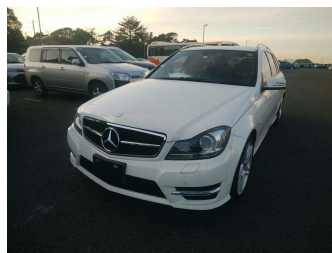

# 2012 Mercedes-Benz C 200 AMG, BlueEfficiency

**Purchase Price** **POA**  
Includes GST, Registration & Licensing

Finance may be available on this vehicle. Ask one of our friendly staff for more information.

Gain peace of mind with Mechanical Breakdown Insurance. **Ask us how.**

**Top features**  
None Listed

Body Style  
**5 door, Station Wagon**

Odometer  
**32,000 km**

Engine  
**1800 cc**

Fuel Type  
**Petrol**

Transmission  
**Auto**

Wheels  
-

VIN  
-

Interior  
-

Safety  
-

Reg No.  
-

Ext Colour  
**White**

History  
-