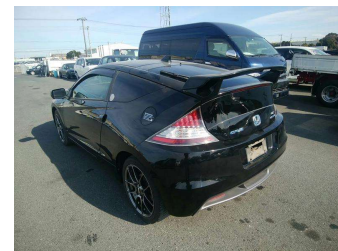

# 2012 Honda CR-Z Alpha BlackLabel, Camera, Low

**Purchase Price** **POA**  
Includes GST, Registration & Licensing

Finance may be available on this vehicle. Ask one of our friendly staff for more information.

Gain peace of mind with Mechanical Breakdown Insurance. **Ask us how.**

**Top features**  
None Listed

Body Style  
**3 door, Coupe**

Odometer  
**85,000 km**

Engine  
**1500 cc**

Fuel Type  
**Petrol**

Transmission  
**Auto**

Wheels  
-

VIN  
-

Interior  
-

Safety  
-

Reg No.  
-

Ext Colour  
**Black**

History  
-

Seats  
**4 seats**