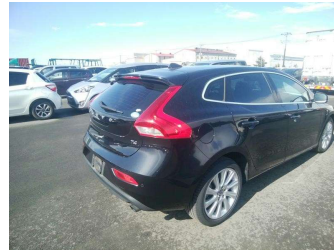

2015 Volvo V40 T4 SE, High Spec, Leather Seats,

Purchase Price **POA**
Includes GST, Registration & Licensing

Finance may be available on this vehicle. Ask one of our friendly staff for more information.

Gain peace of mind with Mechanical Breakdown Insurance. **Ask us how.**

Top features
None Listed

Body Style
5 door, Hatchback

Odometer
33,000 km

Engine
1600 cc

Fuel Type
Petrol

Transmission
Auto

Wheels
-

VIN
-

Interior
-

Safety
- 

Reg No.
-

Ext Colour
Black

History
-

Seats
5 seats

CO2 Emissions
☆☆☆☆☆☆