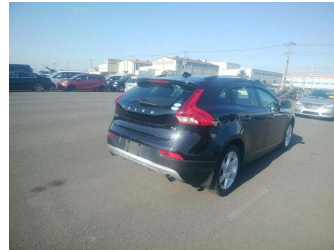

2014 Volvo V40 CrossCountry, T4, Nordic, Camera,

Purchase Price **POA**
Includes GST, Registration & Licensing

Finance may be available on this vehicle. Ask one of our friendly staff for more information.

Gain peace of mind with Mechanical Breakdown Insurance. **Ask us how.**

Top features
None Listed

Body Style
5 door, Hatchback

Odometer
20,000 km

Engine
1600 cc

Fuel Type
Petrol

Transmission
Auto

Wheels
-

VIN
-

Interior
-

Safety
-

Reg No.
-

Ext Colour
Black

History
-

Seats
5 seats

CO2 Emissions
☆☆☆☆☆☆