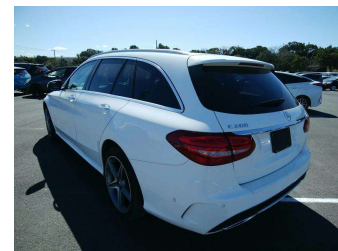

2015 Mercedes-Benz C 200 AMG LINE, LOW KMS,

Purchase Price **POA**
Includes GST, Registration & Licensing

Finance may be available on this vehicle. Ask one of our friendly staff for more information.

Gain peace of mind with Mechanical Breakdown Insurance. **Ask us how.**

Top features
None Listed

Body Style
5 door, Station Wagon

Odometer
61,000 km

Engine
2000 cc

Fuel Type
Petrol

Transmission
Auto

Wheels
-

VIN
-

Interior
-

Safety
-

Reg No.
NOREG

Ext Colour
White

History
-

Seats
-

CO2 Emissions
☆☆☆☆☆☆

Energy Economy
☆☆☆☆☆☆