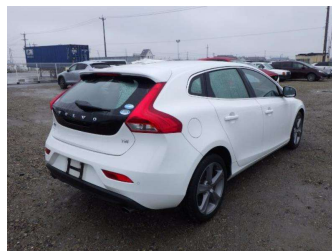

2013 Volvo V40 T4 SE, LEATHER SEATS, JUST

Purchase Price **POA**
Includes GST, Registration & Licensing

Finance may be available on this vehicle. Ask one of our friendly staff for more information.

Gain peace of mind with Mechanical Breakdown Insurance. **Ask us how.**

Top features
None Listed

Body Style
5 door, Hatchback

Odometer
35,000 km

Engine
1600 cc

Fuel Type
Petrol

Transmission
Auto

Wheels
-

VIN
-

Interior
-

Safety
-

Reg No.
NOREG

Ext Colour
White

History
-

Seats
-

CO2 Emissions
☆☆☆☆☆☆

Energy Economy
☆☆☆☆☆☆