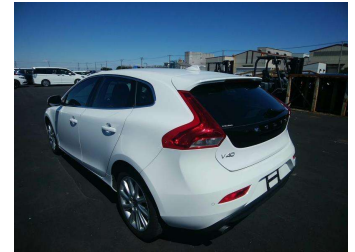

2015 Volvo V40 Low Kms, IN TRANSIT

Purchase Price **POA**
Includes GST, Registration & Licensing

Finance may be available on this vehicle. Ask one of our friendly staff for more information.

Gain peace of mind with Mechanical Breakdown Insurance. **Ask us how.**

Top features
None Listed

Body Style
5 door, Hatchback

Odometer
27,000 km

Engine
1600 cc

Fuel Type
Petrol

Transmission
Auto

Wheels
-

VIN
-